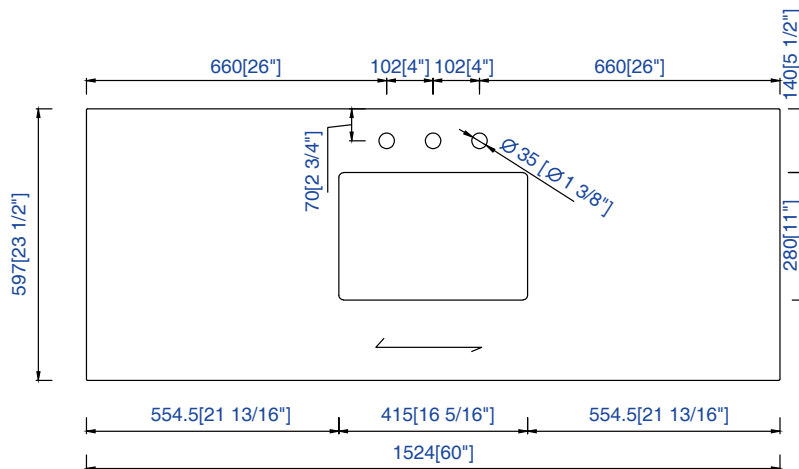

# 60"S Vanity Top Spec Sheet

James Martin Vanities Company always recommends you consult and/or hire a professional contractor when installing your vanity cabinet and top.

3cm/1.18"  
Countertop

James Martin - Natural Stone Countertop Measurement Specification

James Martin - Natural Stone & Solid Surface Countertop Measurement Specification

James Martin - Quartz Countertop Measurement Specification