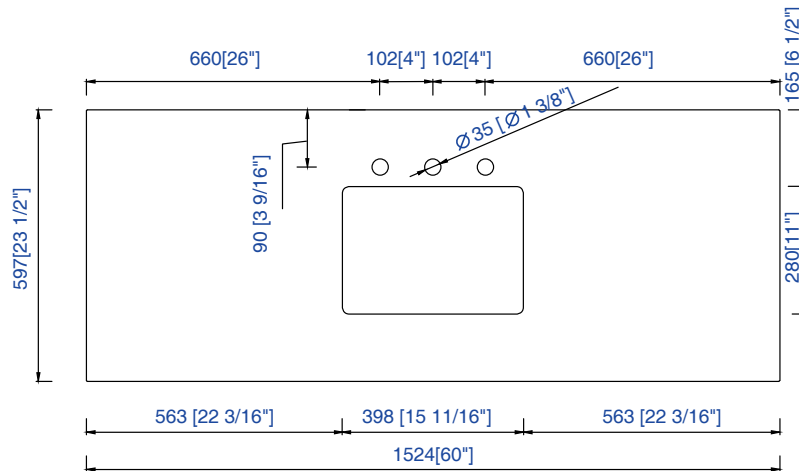

# 60"S Vanity Top Spec Sheet

James Martin Vanities Company always recommends you consult and/or hire a professional contractor when installing your vanity cabinet and top.

3cm/1.18"  
Countertop

James Martin - Natural Stone Countertop Measurement Specification

James Martin - Natural Stone & Solid Surface Countertop Measurement Specification

James Martin - Quartz Countertop Measurement Specification