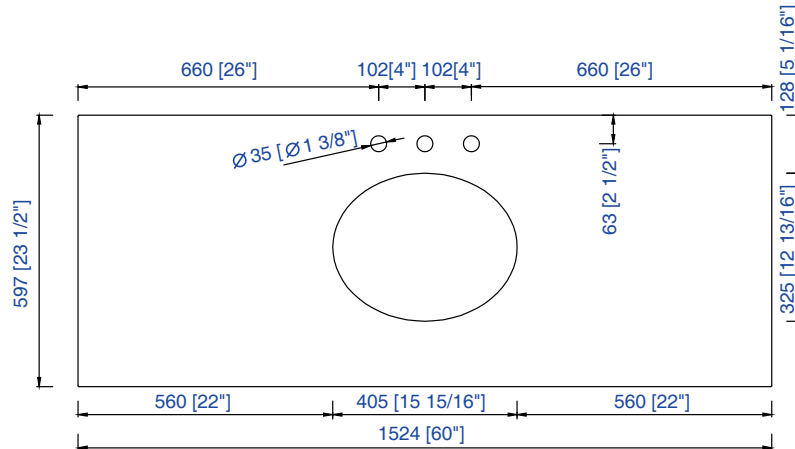

# 60"S Vanity Top Spec Sheet

James Martin Vanities Company always recommends you consult and/or hire a professional contractor when installing your vanity cabinet and top.

3cm/1.18"  
Countertop

James Martin - Natural Stone Countertop Measurement Specification

James Martin - Natural Stone & Solid Surface Countertop Measurement Specification

James Martin - Quartz Countertop Measurement Specification